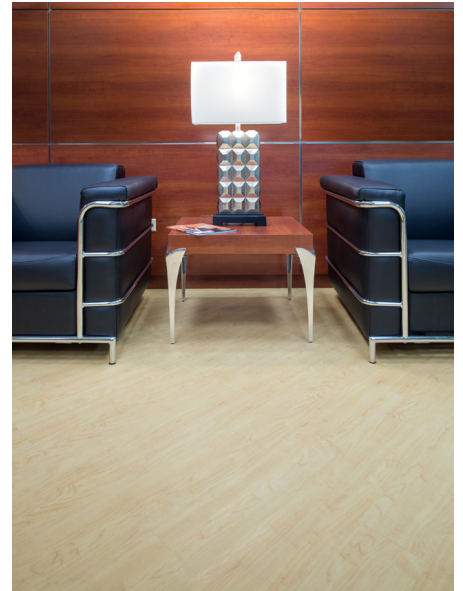

# NATIONWIDE ACCEPTANCE

ROSEMONT, ILLINOIS

Nationwide Acceptance, located in Rosemont, Illinois updated their office space with our Woodland Path™ Luxury Vinyl Plank. The wood visual added warmth while the “Natural Ash” color added brightness and liveliness to the space. The product was installed throughout the lobby and hallways providing high durability and easy maintenance with our “No Buff, No Wax” guarantee.